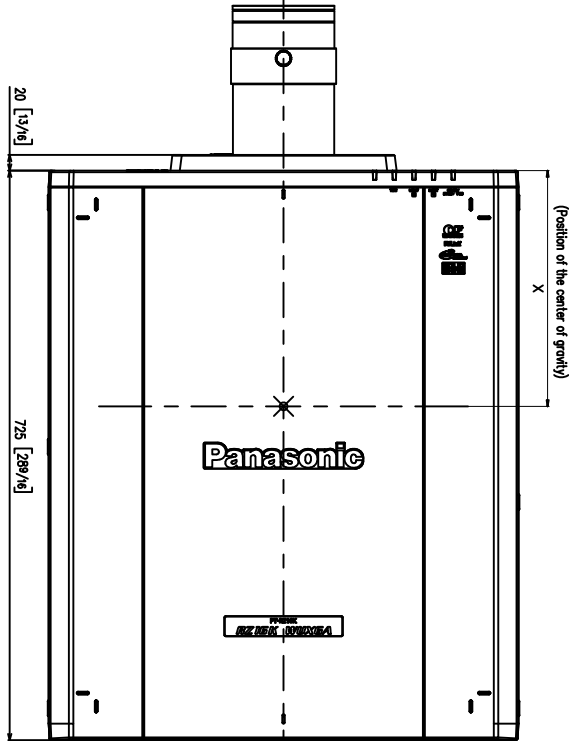

Panasonic Projector

PT-RZ16K

mm[inches]

Design and specifications subject to change without notice.  
This shows the projector with the optional ET-D75LE10 lens