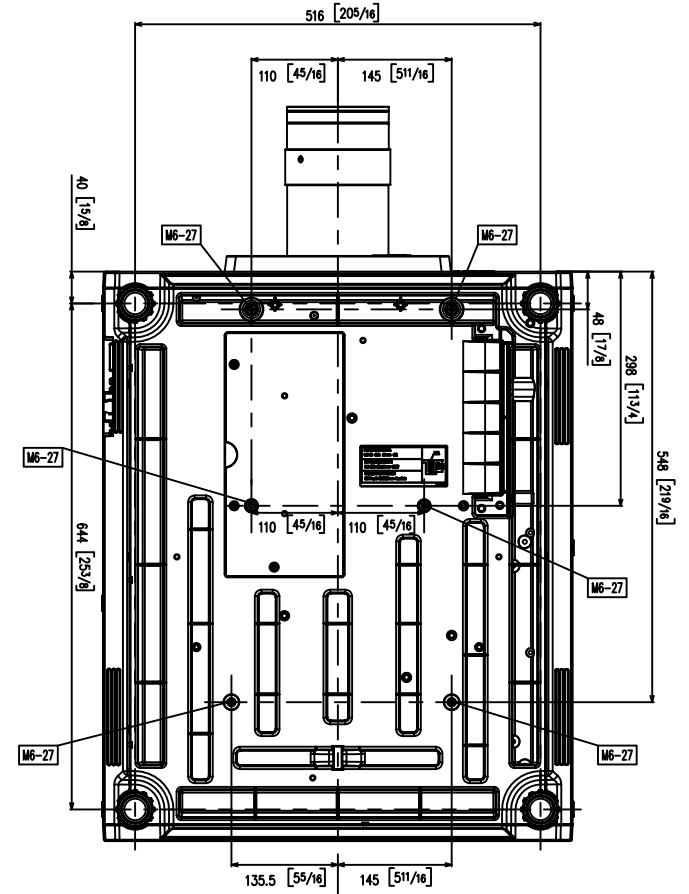

Panasonic Projector

PT-RZ16K

mm[inches]

Design and specifications subject to change without notice.  
This shows the projector with the optional ET-D75LE10 lens