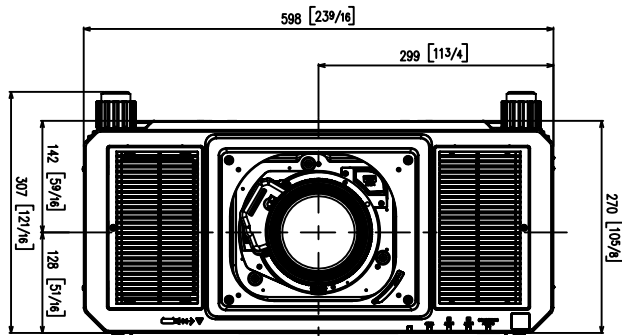

Panasonic Projector

PT-RZ16K

mm[inches]

Design and specifications subject to change without notice.  
This shows the projector with the optional ET-D75LE10 lens