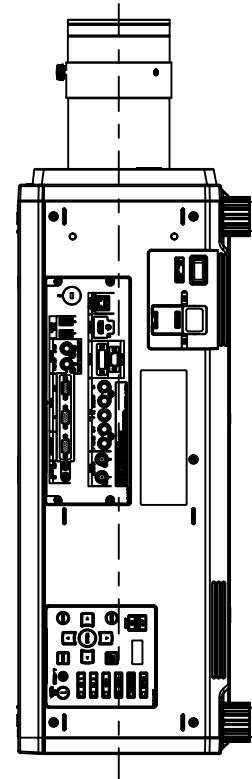

Panasonic Projector

PT-RZ16K

mm[inches]

Design and specifications subject to change without notice.  
This shows the projector with the optional ET-D75LE10 lens