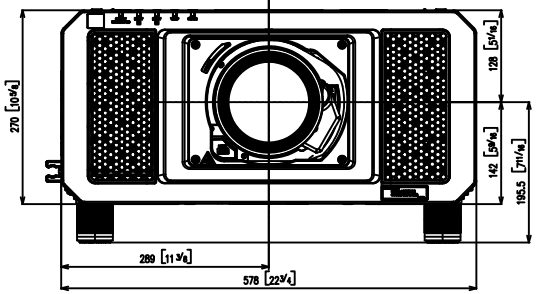

Panasonic Projector

PT-RQ13K Series

mm [inches]