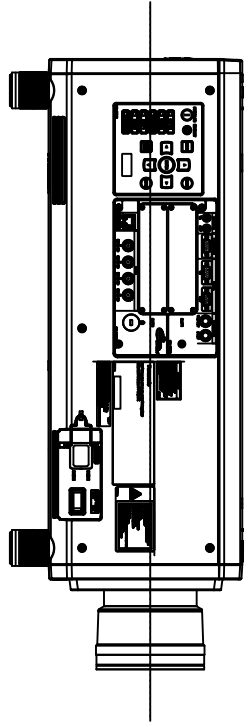

Panasonic Projector

PT-RQ13K Series

mm [inches]