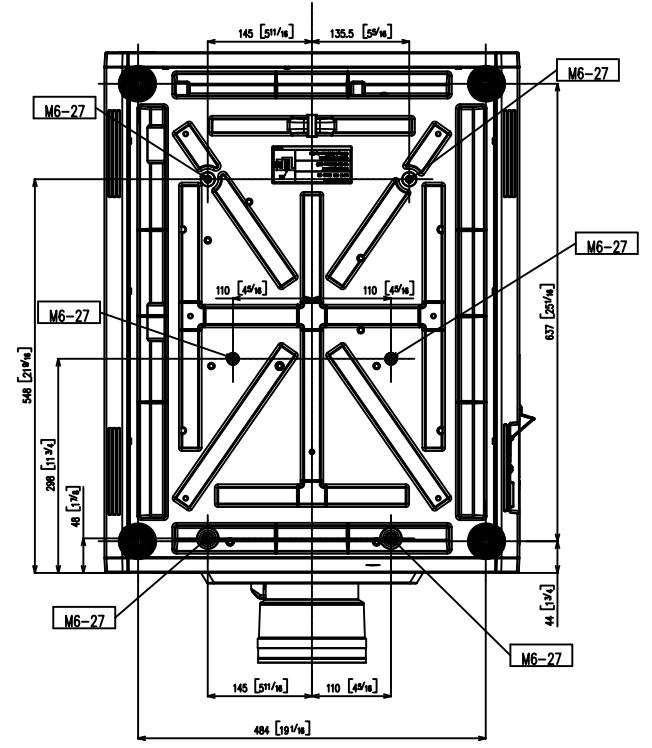

Panasonic Projector

PT-RQ13K Series

mm [inches]