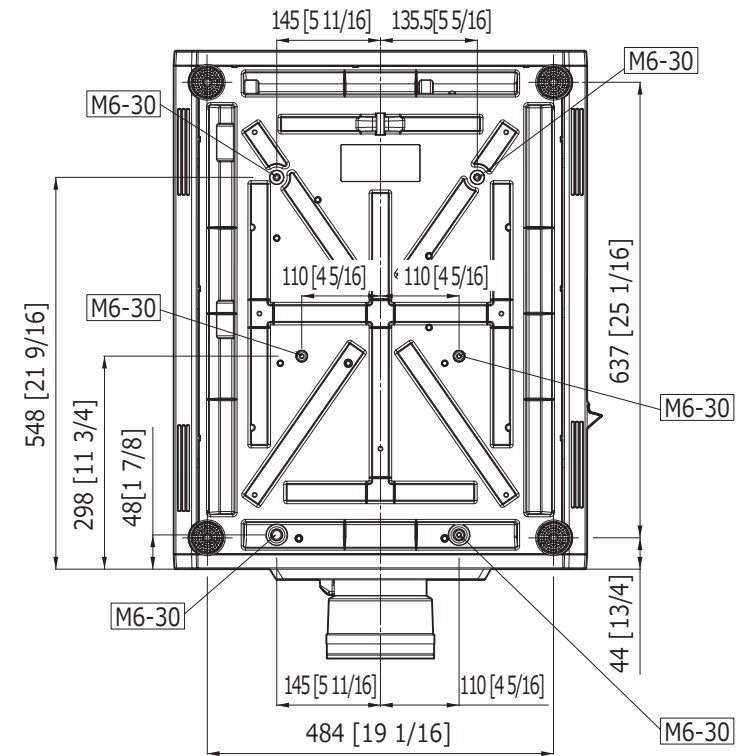

Panasonic Projector

PT-RZ12K / PT-RS11K

mm [inches]