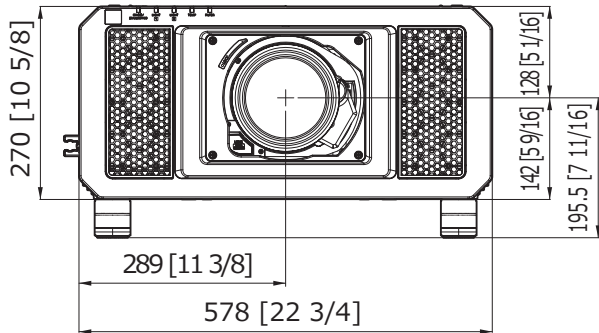

Panasonic Projector

PT-RZ12K / PT-RS11K

mm [inches]