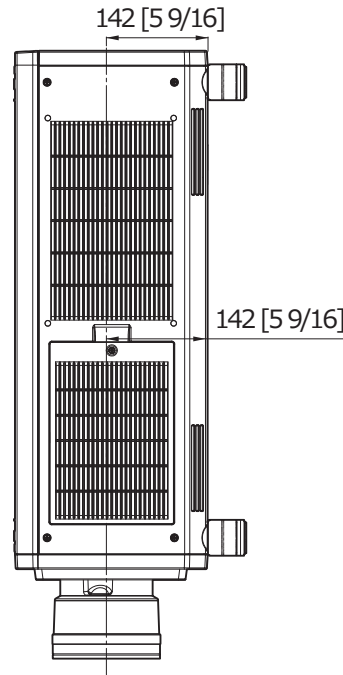

Panasonic Projector

PT-RZ12K / PT-RS11K

mm [inches]