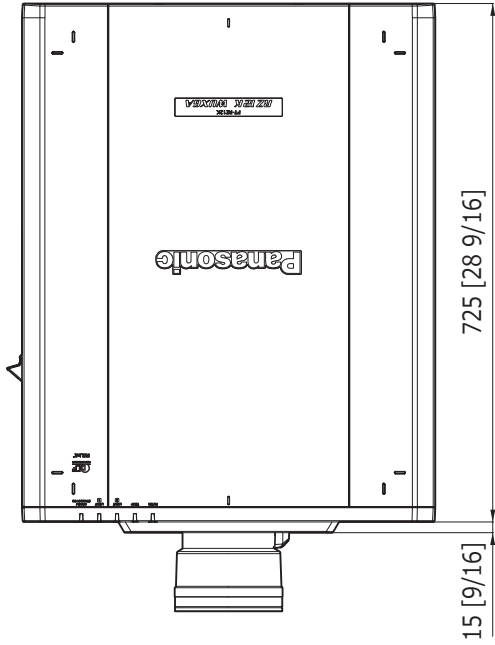

Panasonic Projector

PT-RZ12K / PT-RS11K

mm [inches]