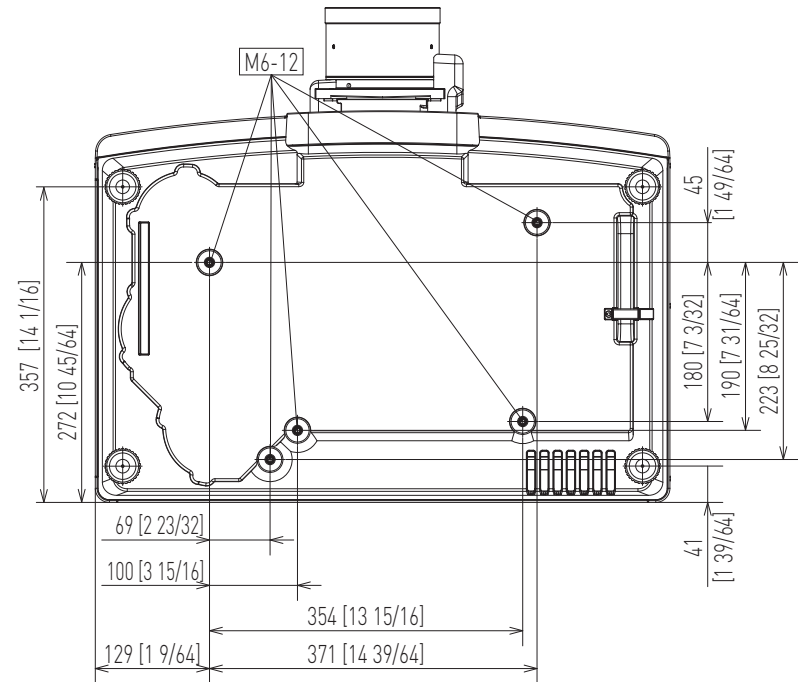

Panasonic Projector

PT-MZ16KL/MZ13KL/MZ10KL

mm [inches]

Design and specifications subject to change without notice.

Nov 2019_02