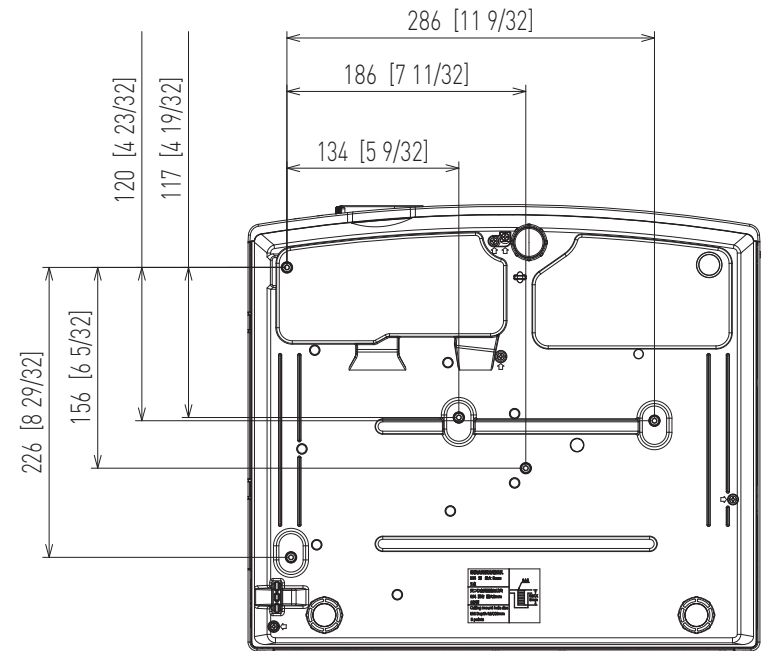

Panasonic Projector

PT-VMZ71/VMZ61/VMW61/VMZ51/VMW51

mm [inches]

Design and specifications subject to change without notice.

Jan 2022_01