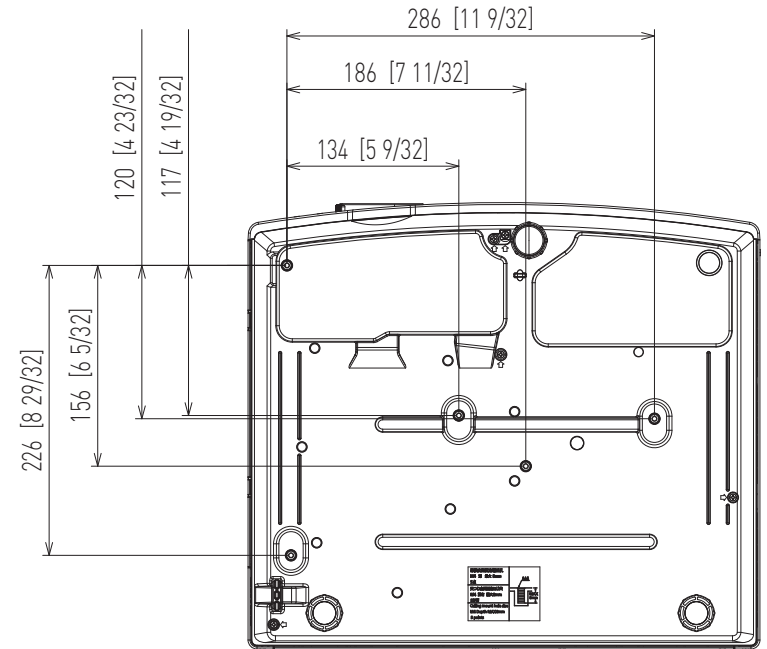

Panasonic Projector

PT-VMZ50/VMW50/VMZ60/VMW60

mm [inches]

Design and specifications subject to change without notice.

Jan 2019_01