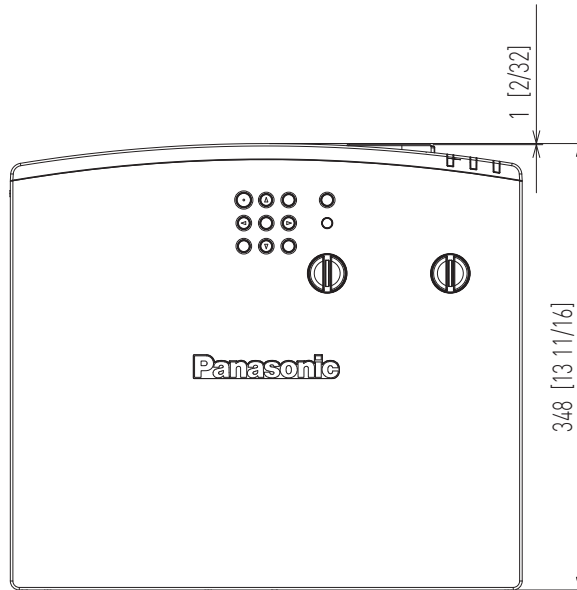

Panasonic Projector

PT-VMZ50/VMW50/VMZ60/VMW60

mm [inches]

Design and specifications subject to change without notice.

Jan 2019_01