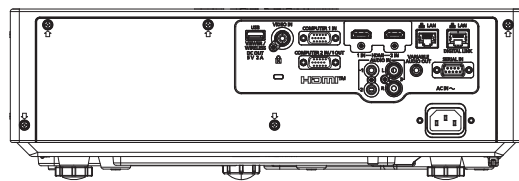

Panasonic Projector

PT-VMZ50/VMW50/VMZ60/VMW60

mm [inches]

Design and specifications subject to change without notice.

Jan 2019_01