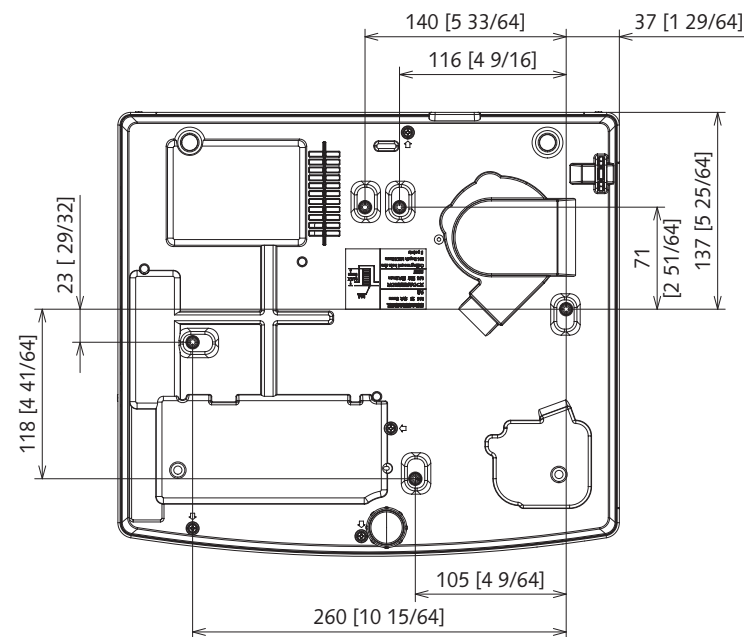

# Panasonic Projector

## PT-LMZ460 Series

mm [inches]

Design and specifications subject to change without notice.

Sep 2022\_01