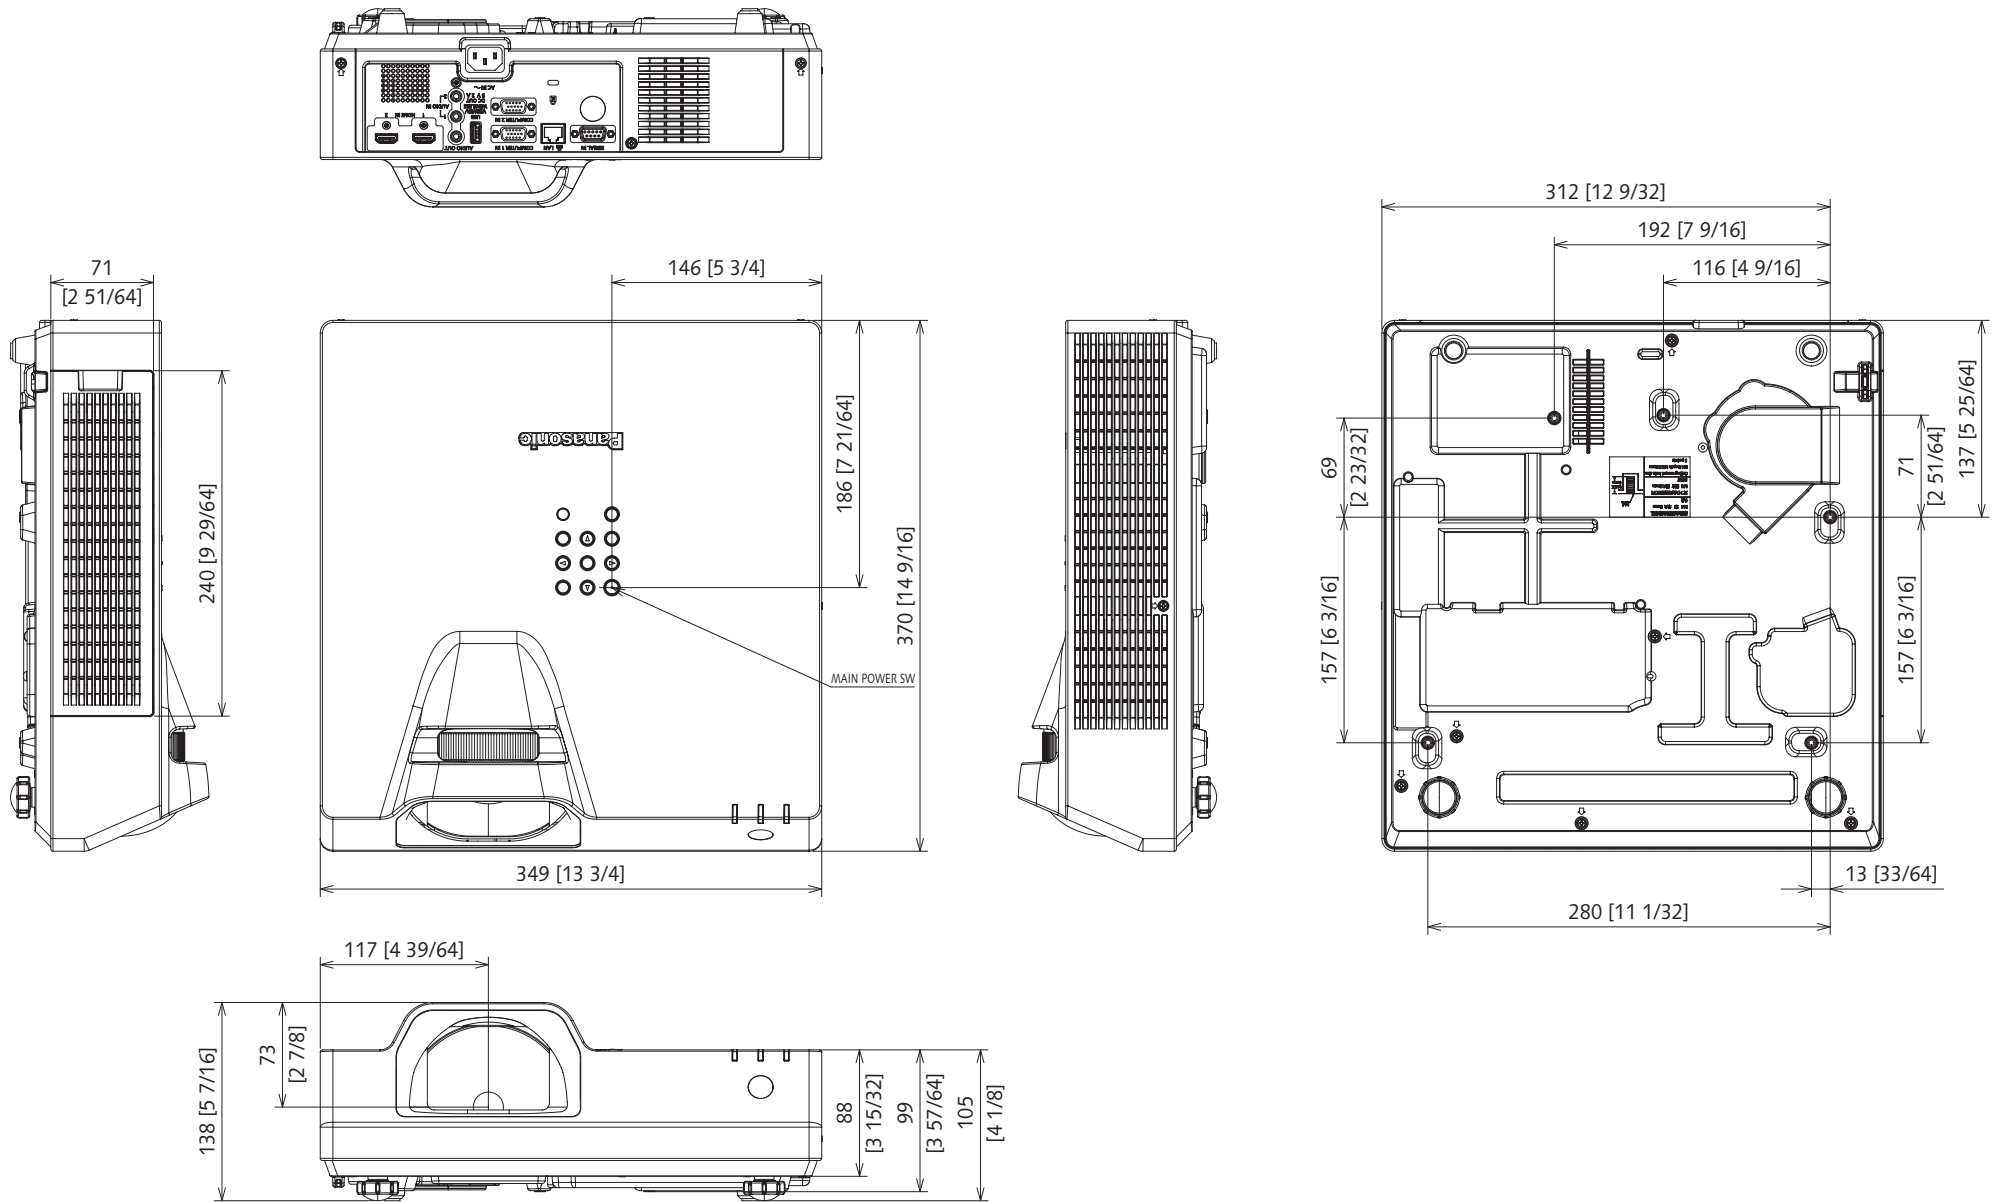

# Panasonic Projector

## PT-TMZ400 Series

mm [inches]

Design and specifications subject to change without notice.