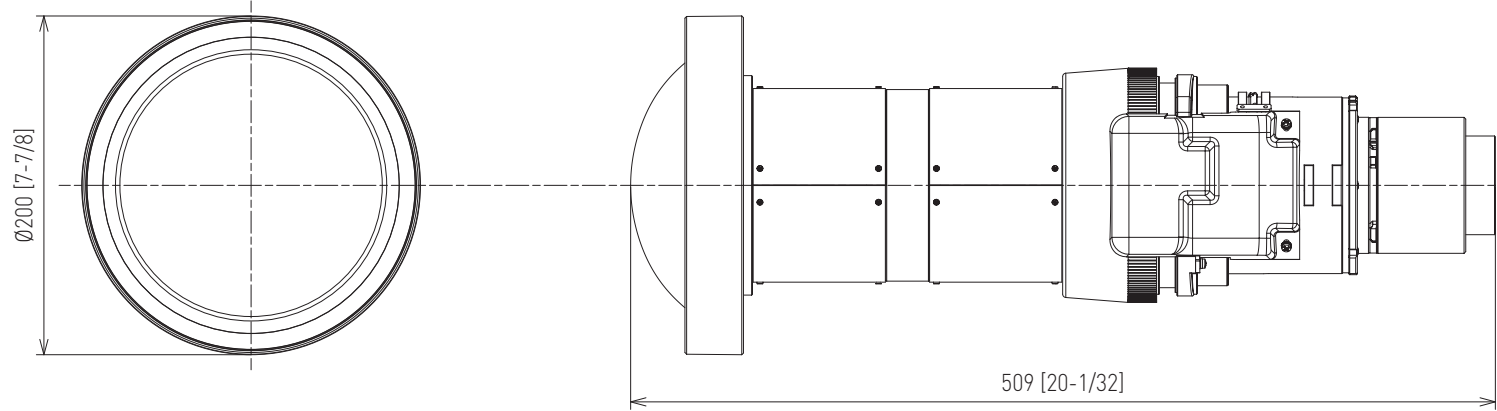

Panasonic Lens

ET-EMU100

ET-EMU100

ET-EMU100+PT-MZ16KL/PT-MZ13KL/PT-MZ10KL

mm [inches]

Design and specifications subject to change without notice.