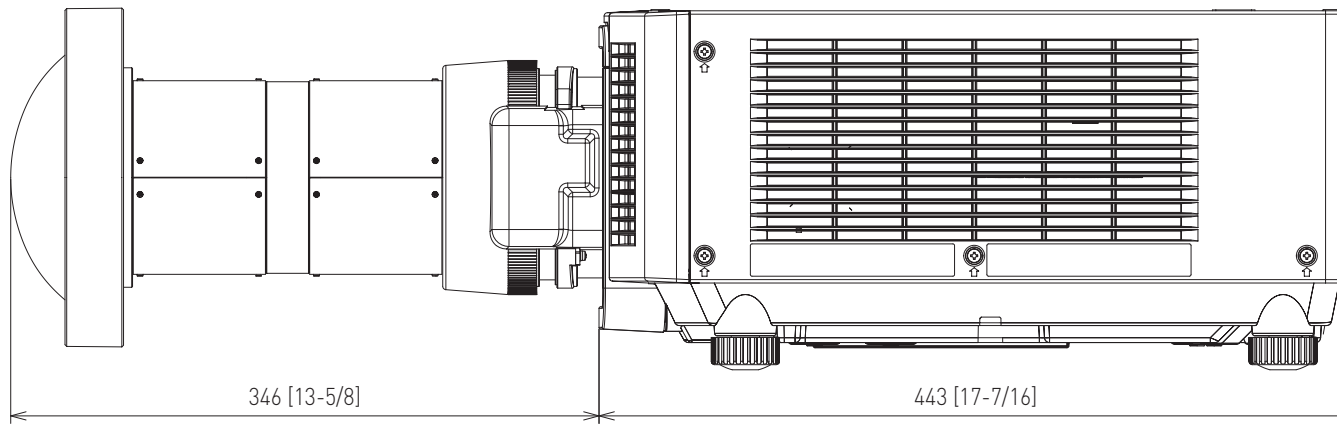

Panasonic Lens

ET-EMU100

ET-EMU100

ET-EMU100+PT-MZ16KL/PT-MZ13KL/PT-MZ10KL

mm [inches]

Design and specifications subject to change without notice.