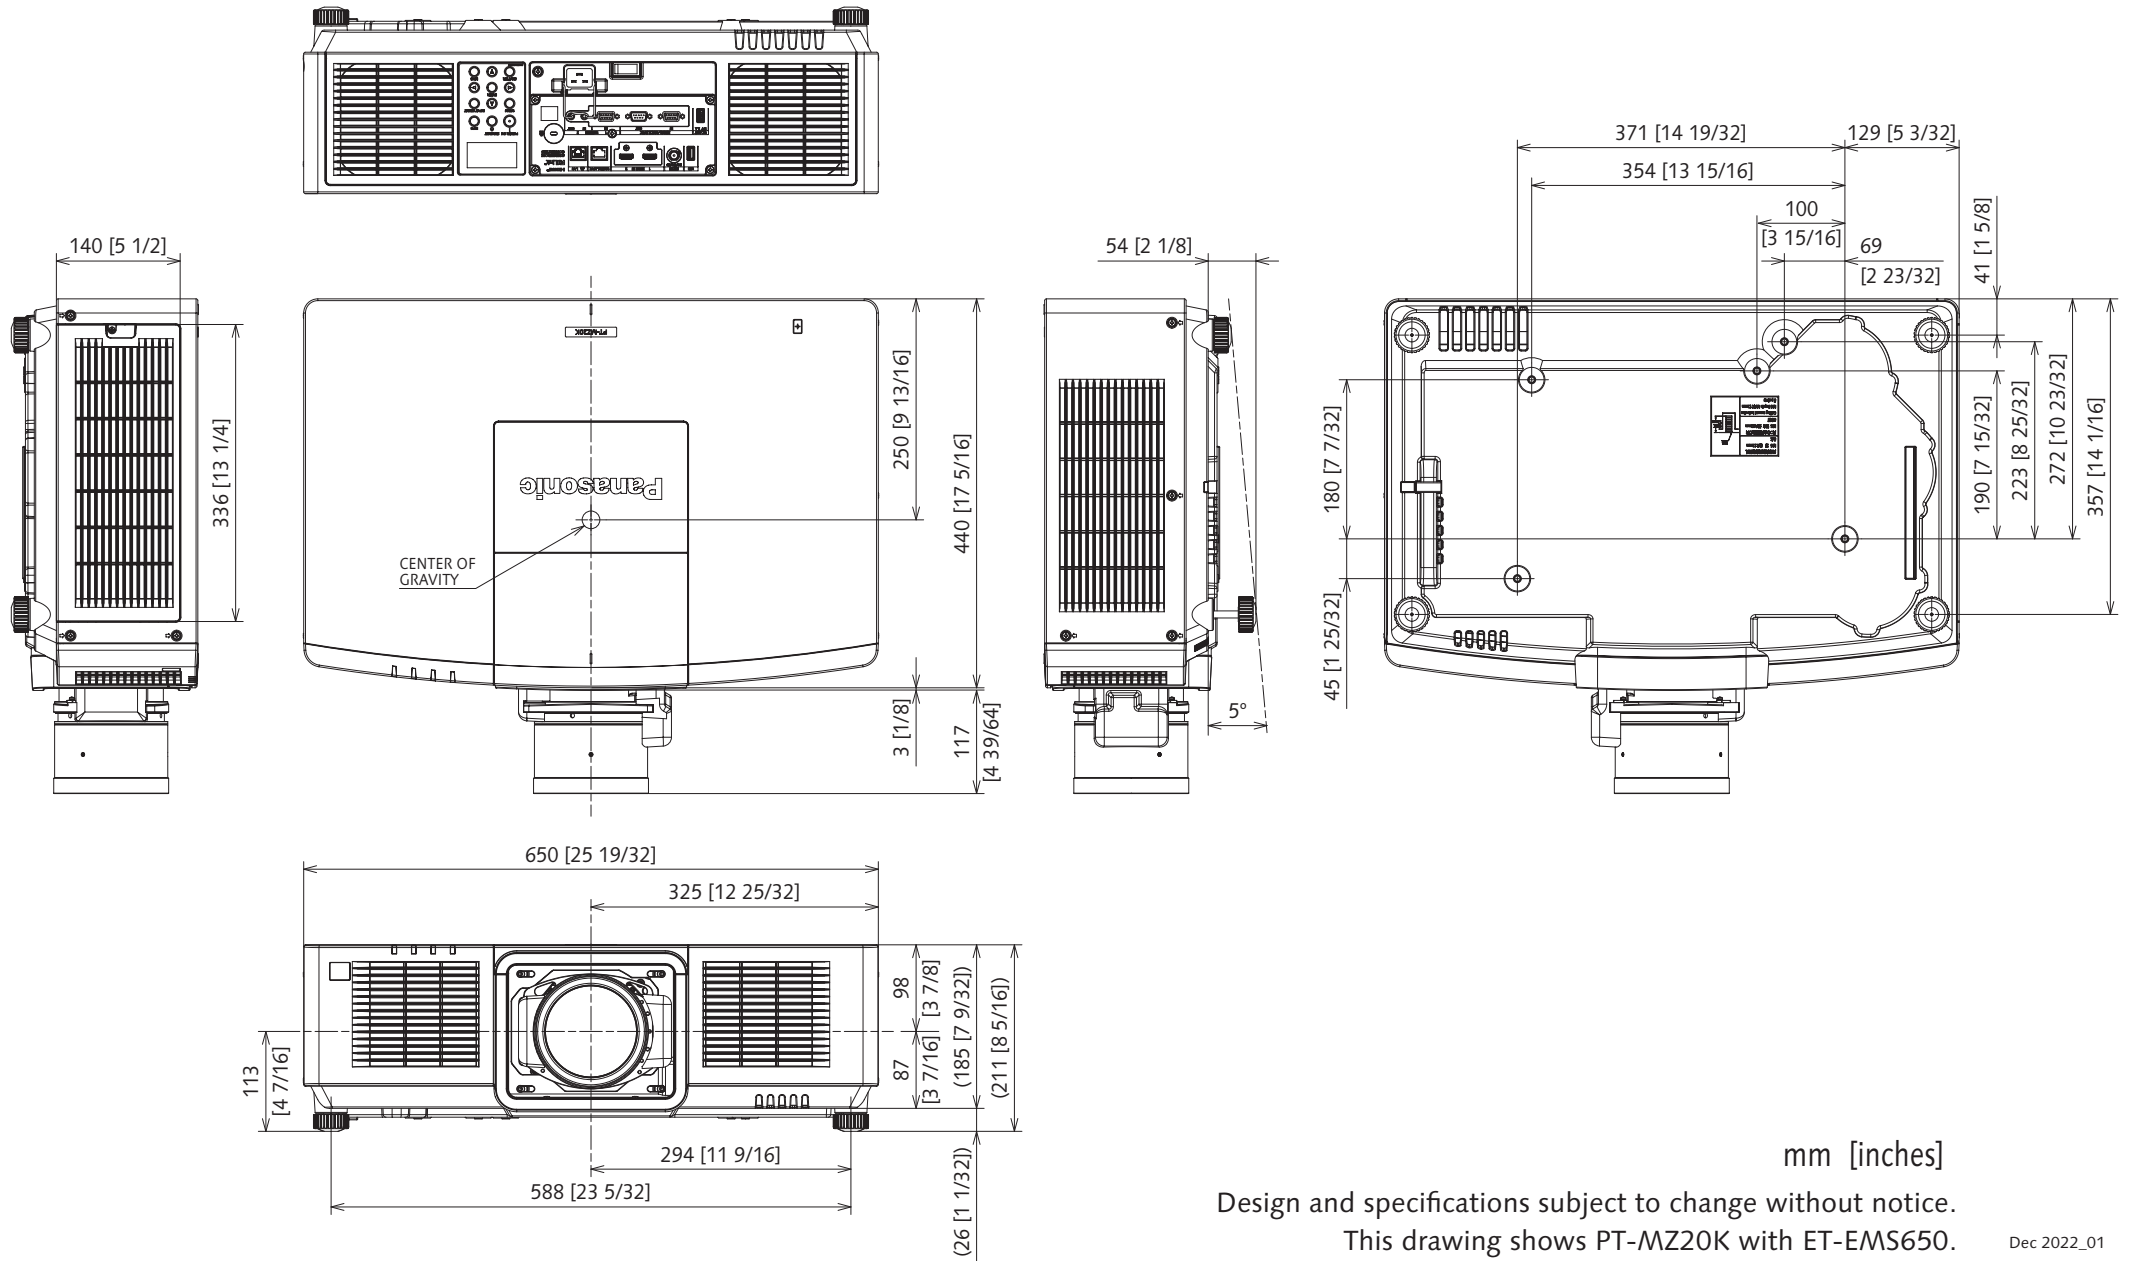

# Panasonic Projector

PT-MZ20KL/MZ17KL/MZ14KL/MZ11KL

mm [inches]

Design and specifications subject to change without notice.  
This drawing shows PT-MZ20K with ET-EMS650.