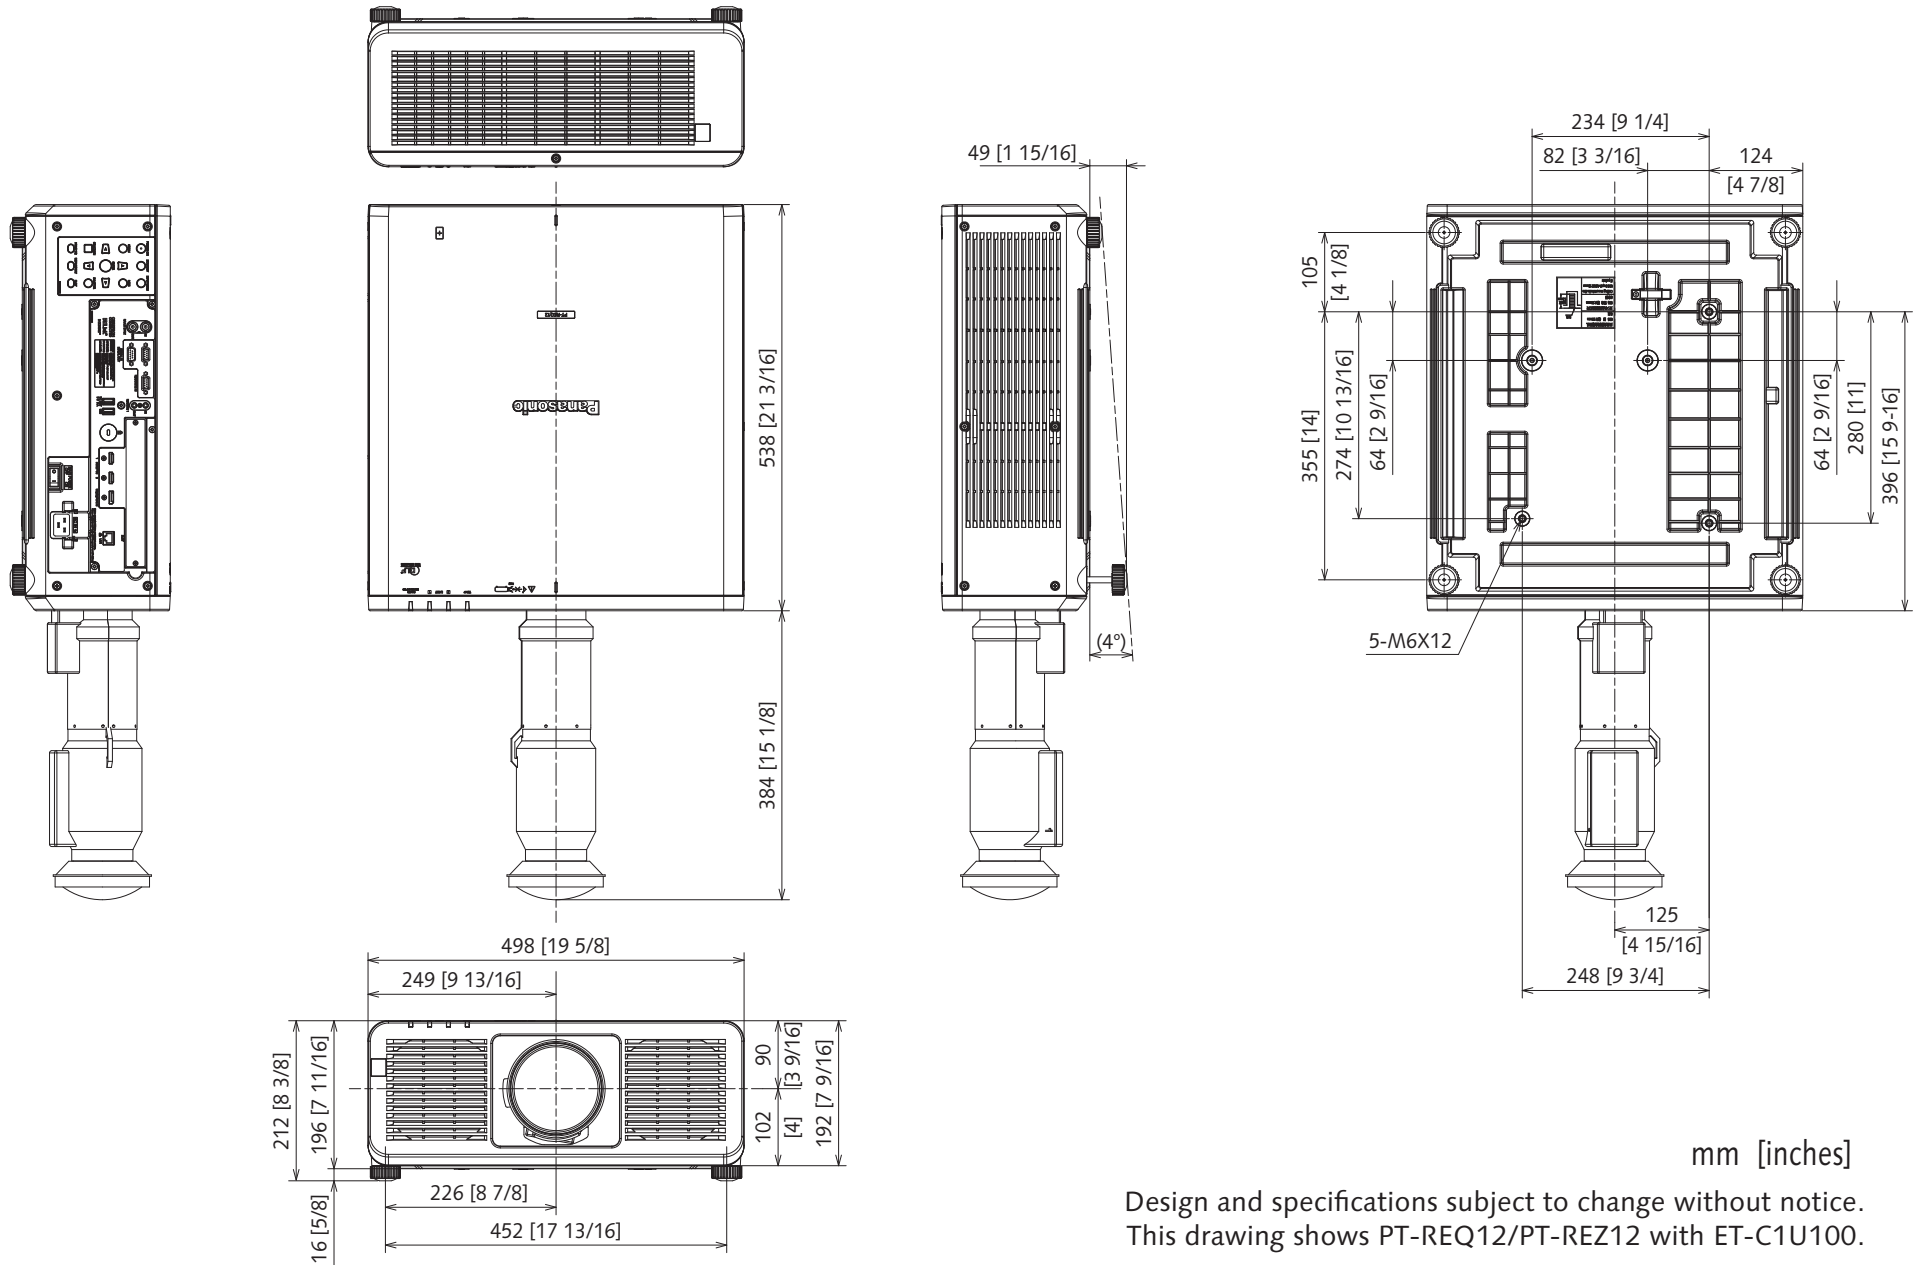

Panasonic Projector

PT-REQ12/REQ10/REQ80

PT-REZ12/REZ10/REZ80

mm [inches]

Design and specifications subject to change without notice.
This drawing shows PT-REQ12/PT-REZ12 with ET-C1U100.