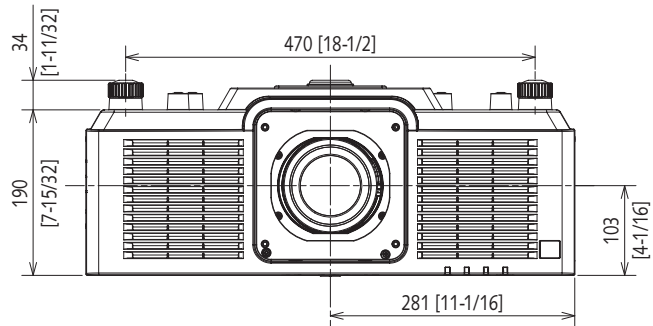

## PT-MZ882 Series

5-M6 DIAMETER  
DEPTH MAX 12mm

mm [inches]

Design and specifications subject to change without notice.

Mar 2024\_01