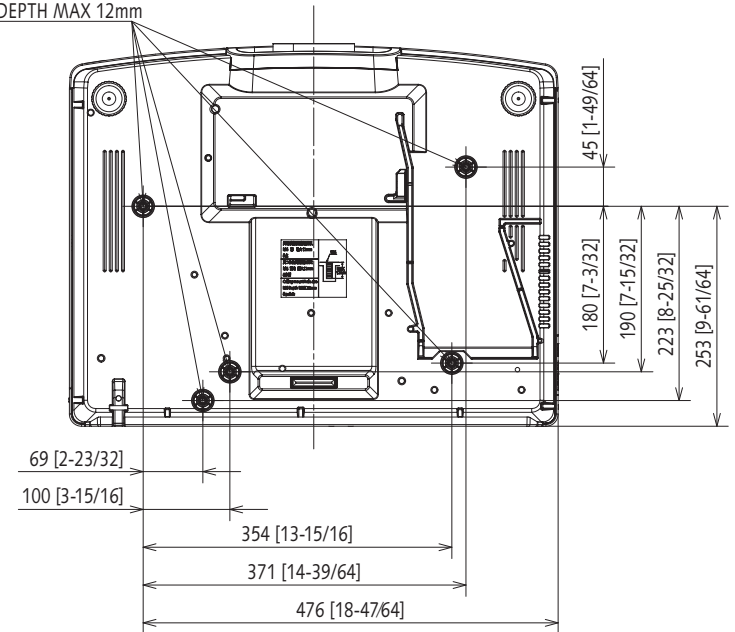

## PT-MZ882 Series

5-M6 DIAMETER  
DEPTH MAX 12mm

mm [inches]

Design and specifications subject to change without notice.

Mar 2024\_01