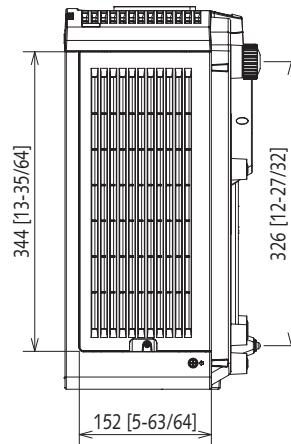

## PT-MZ882 Series

5-M6 DIAMETER  
DEPTH MAX 12mm

mm [inches]

Design and specifications subject to change without notice.

Mar 2024\_01