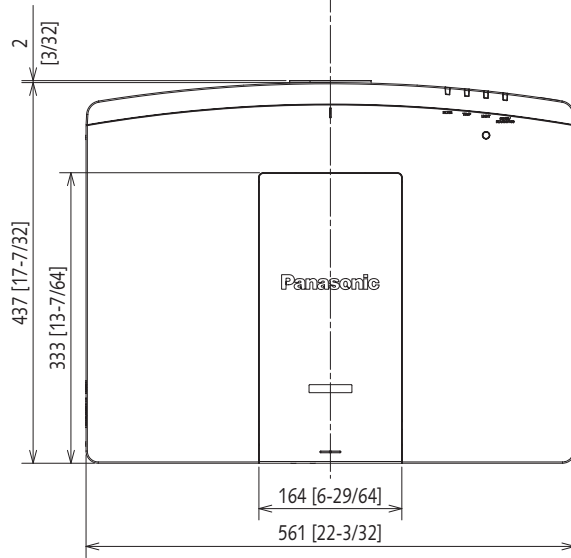

## PT-MZ882 Series

5-M6 DIAMETER  
DEPTH MAX 12mm

mm [inches]

Design and specifications subject to change without notice.

Mar 2024\_01