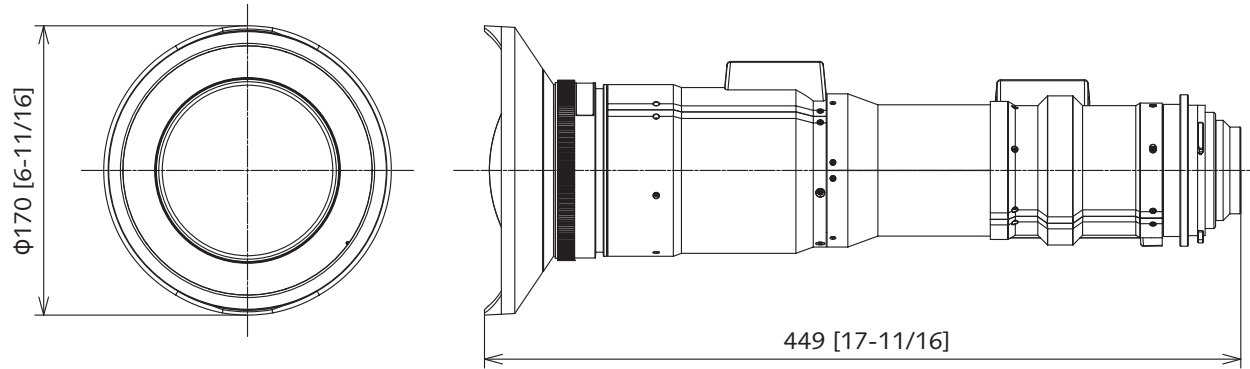

Panasonic Lens

ET-ELU20

ET-ELU20

ET-ELU20+PT-MZ882 Series/PT-MZ880 Series

mm [inches]

Design and specifications subject to change without notice.