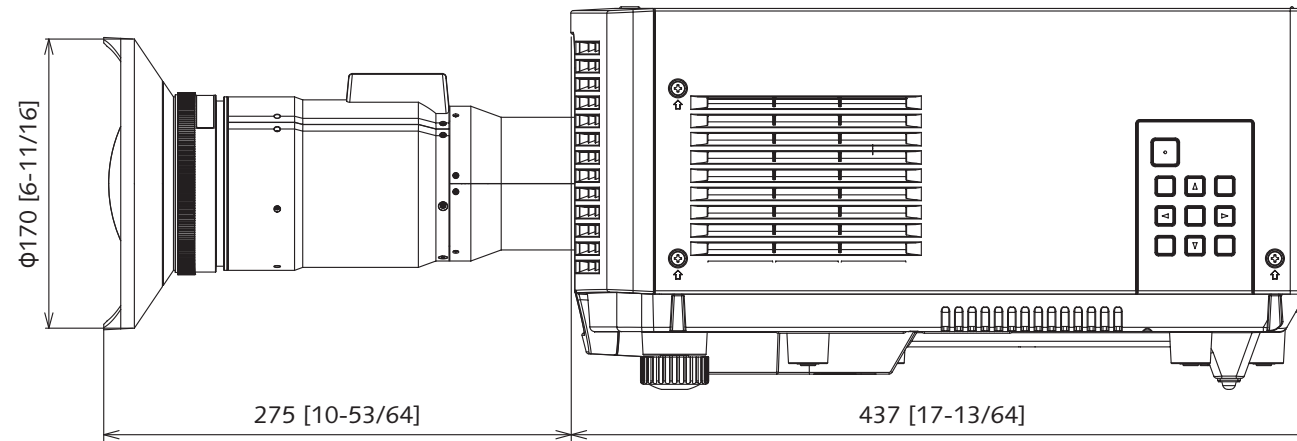

Panasonic Lens

ET-ELU20

ET-ELU20

ET-ELU20+PT-MZ882 Series/PT-MZ880 Series

mm [inches]

Design and specifications subject to change without notice.