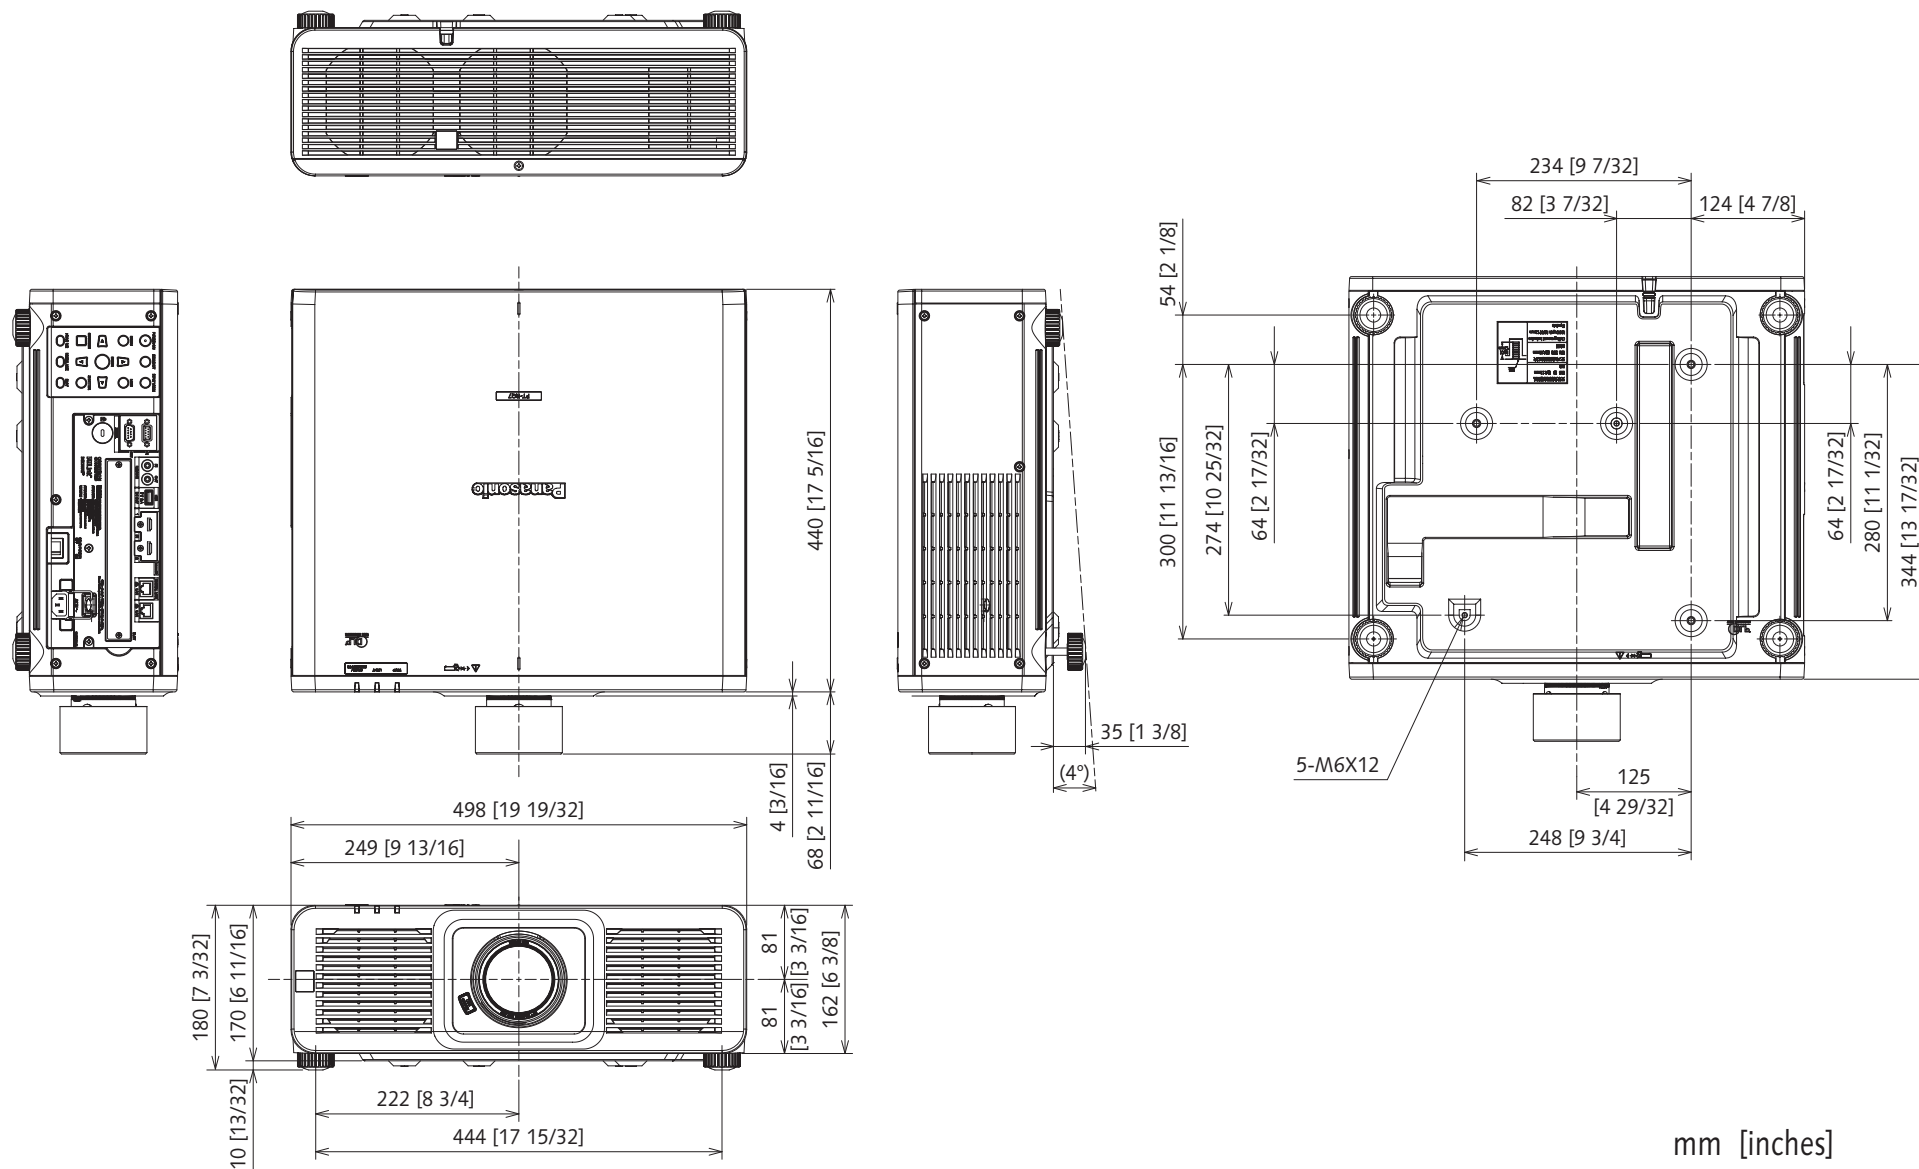

Panasonic Projector

PT-RQ7/RQ6, PT-RZ7/RZ6

mm [inches]

Design and specifications subject to change without notice.

Aug 2024_01