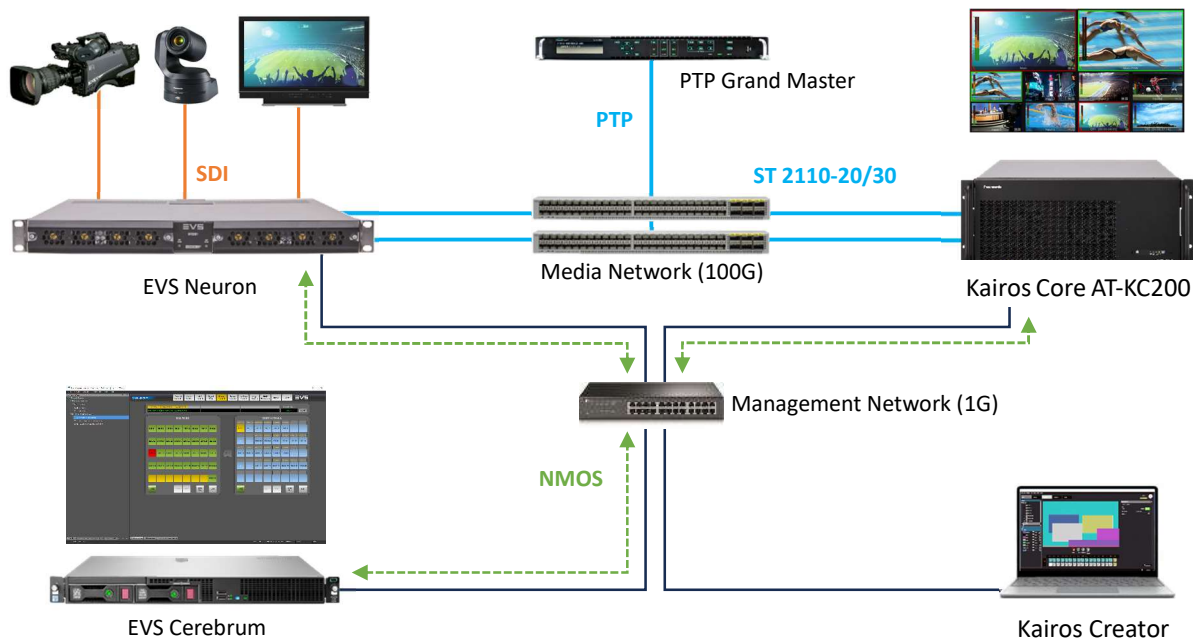

KAIROS Support Information (動作確認結果)

1. Confirmed Product (対象機器)

Vender	Product	Version
EVS Broadcast Equipment	Neuron BSG1616-2Q7	6.0.7

2. Test Environment (動作確認環境)

Equipment (使用機器)

Equipment	Model	Version	Remarks
Kairos Core	AT-KC200	Ver 1.7.3	
Kairos Creator	AT-SFC10	Ver 1.7.3	Windows 11

Broadcast Controller	Version	Remarks
EVS Cerebrum	Version 2.5.13 b37	

Test System Diagram (構成図)

3. Test Items & Result (確認項目と結果)

3.1 ST 2110-20/30 Stream Test

	Resolution	Frame Rate	ST 2110 In/Out	Result
1	3840 x 2160	59.94p	In / Out	OK
2		50p	In / Out	OK
3	1920 x 1080	59.94p	In / Out	OK
4		50p	In / Out	OK
5		59.94i	In / Out	OK
6		50i	In / Out	OK
7	1280 x 720	59.94p	In / Out	OK
8		50p	In / Out	OK